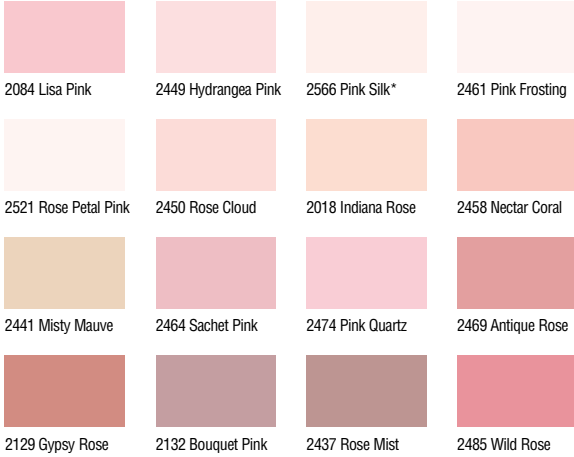

Delta Ceramcoat® Acrylic Paint America's Favorite Acrylic Paint™ Romance