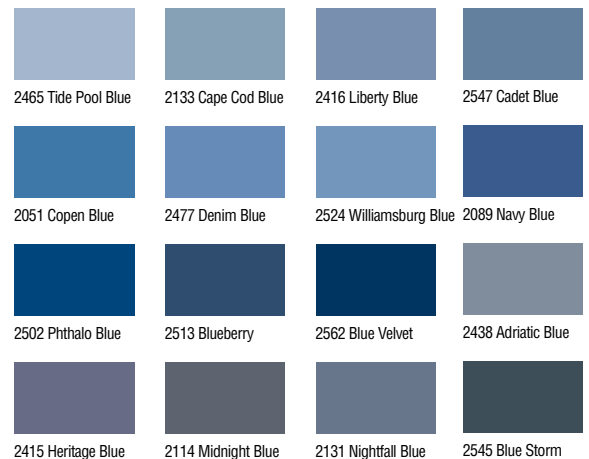

Peaceful

Disclaimer: Delta Technical Coatings makes every attempt to represent its colors as accurately as possible. However, due to differences in individual monitor and color settings, the colors represented here may not reflect the actual color of your paint.